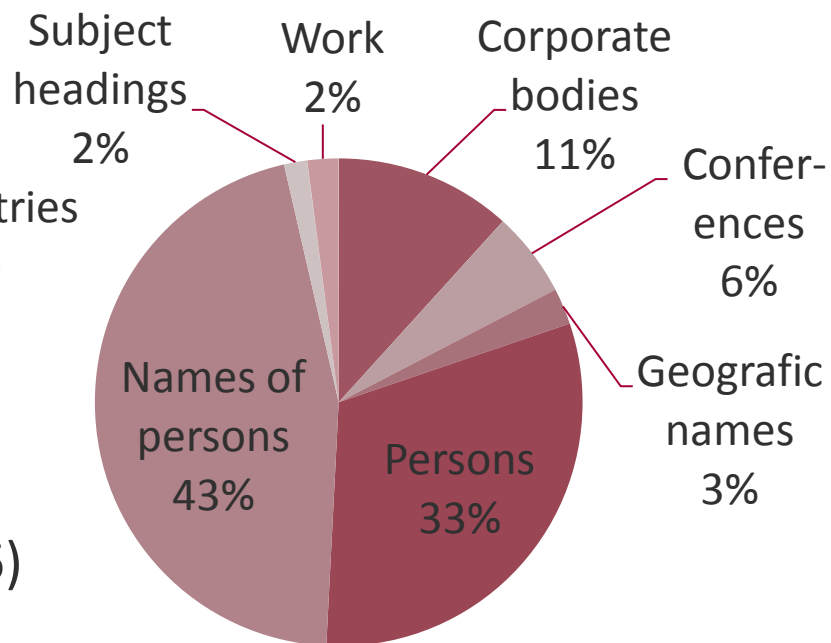

- run **cooperatively**

- library networks in German-speaking countries
- Bavarian State Library / Berlin State Library
- German Union Catalogue of Serials (ZDB)
- Swiss National Library
- numerous other institutions

- around **13.5 mio. records** (August 2016)